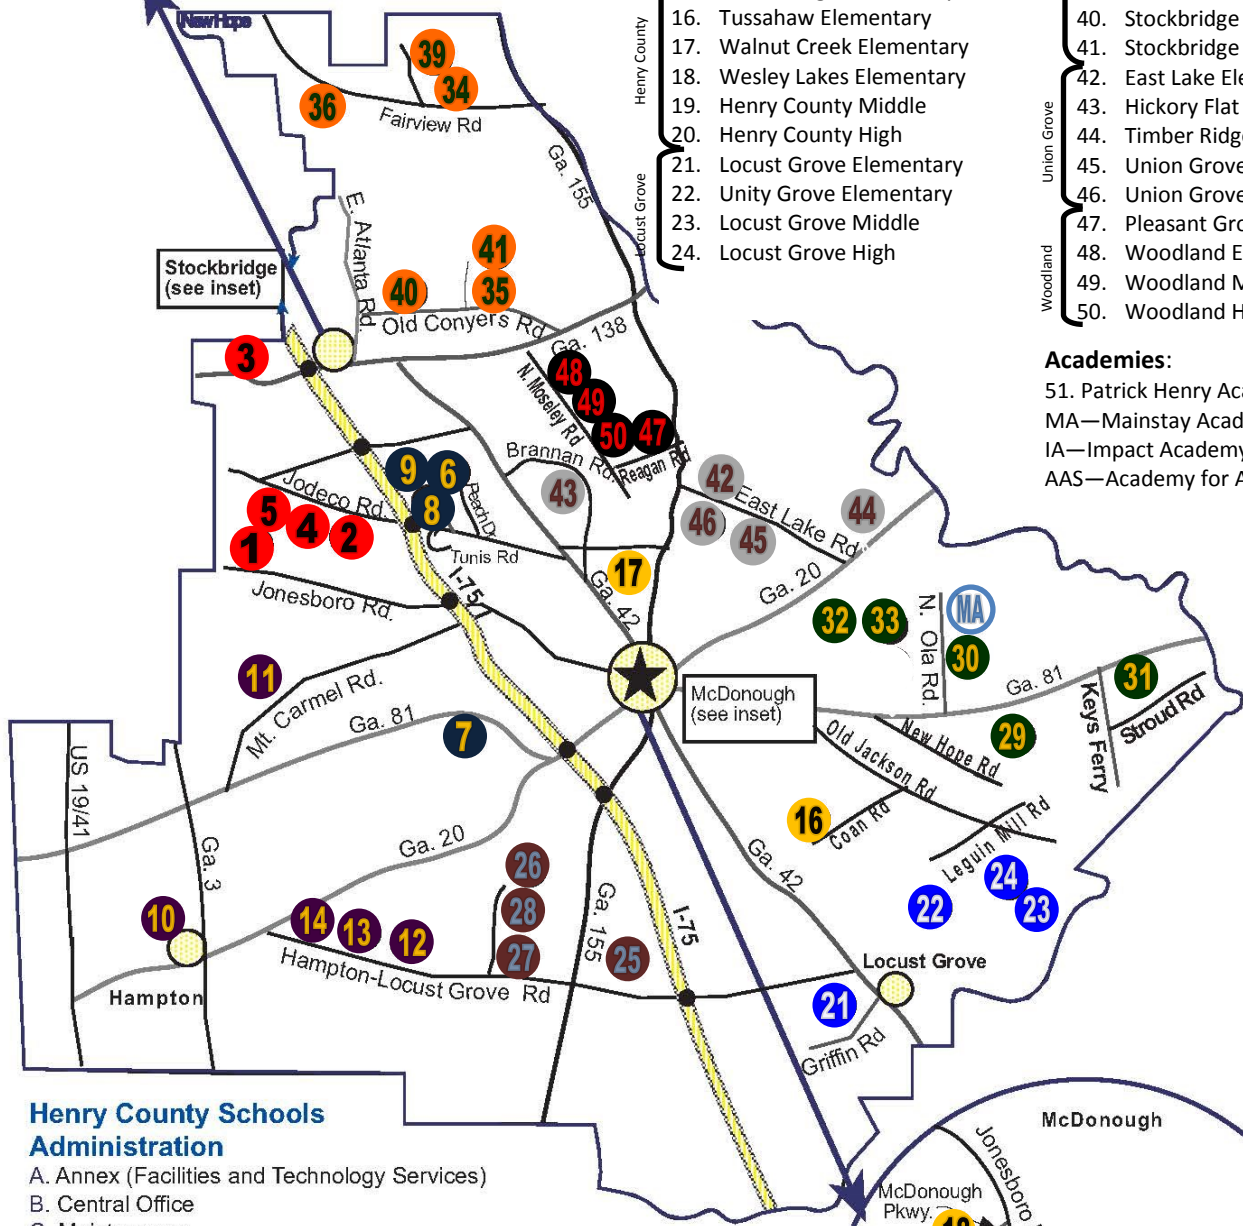

Henry County Schools

33 N. Zack Hinton Pkwy.
 McDonough, GA 30253
 Phone: 770-957-6601
 www.henry.k12.ga.us

- Dutchtown
 - 1. Dutchtown Elementary
 - 2. Pate's Creek Elementary
 - 3. Red Oak Elementary
 - 4. Dutchtown Middle
 - 5. Dutchtown High
- Eagle's Landing
 - 6. Flippen Elementary
 - 7. Oakland Elementary
 - 8. Eagle's Landing Middle
 - 9. Eagle's Landing High
- Hampton
 - 10. Hampton Elementary Charter
 - 11. Mt. Carmel Elementary
 - 12. Rocky Creek Elementary
 - 13. Hampton Middle
 - 14. Hampton High
- Henry County
 - 15. McDonough Elementary
 - 16. Tussahaw Elementary
 - 17. Walnut Creek Elementary
 - 18. Wesley Lakes Elementary
 - 19. Henry County Middle
 - 20. Henry County High
 - 21. Locust Grove Elementary
 - 22. Unity Grove Elementary
 - 23. Locust Grove Middle
 - 24. Locust Grove High
- Luella
 - 25. Bethlehem Elementary
 - 26. Luella Elementary
 - 27. Luella Middle
 - 28. Luella High
- Ola
 - 29. New Hope Elementary
 - 30. Ola Elementary
 - 31. Rock Spring Elementary
 - 32. Ola Middle
 - 33. Ola High
- Stockbridge
 - 34. Austin Road Elementary
 - 35. Cotton Indian Elementary
 - 36. Fairview Elementary
 - 37. Smith-Barnes Elementary
 - 38. Stockbridge Elementary
 - 39. Austin Road Middle
 - 40. Stockbridge Middle
 - 41. Stockbridge High
- Union Grove
 - 42. East Lake Elementary
 - 43. Hickory Flat Charter Elementary
 - 44. Timber Ridge Elementary
 - 45. Union Grove Middle
 - 46. Union Grove High
- Woodland
 - 47. Pleasant Grove Elementary
 - 48. Woodland Elementary
 - 49. Woodland Middle
 - 50. Woodland High

Academies:
 51. Patrick Henry Academy
 MA—Mainstay Academy
 IA—Impact Academy
 AAS—Academy for Advanced Studies

Henry County Schools Administration

- A. Annex (Facilities and Technology Services)
- B. Central Office
- C. Maintenance
- D. Nutrition
- E. Performing Arts Center
- F. Special Education
- G. Transportation