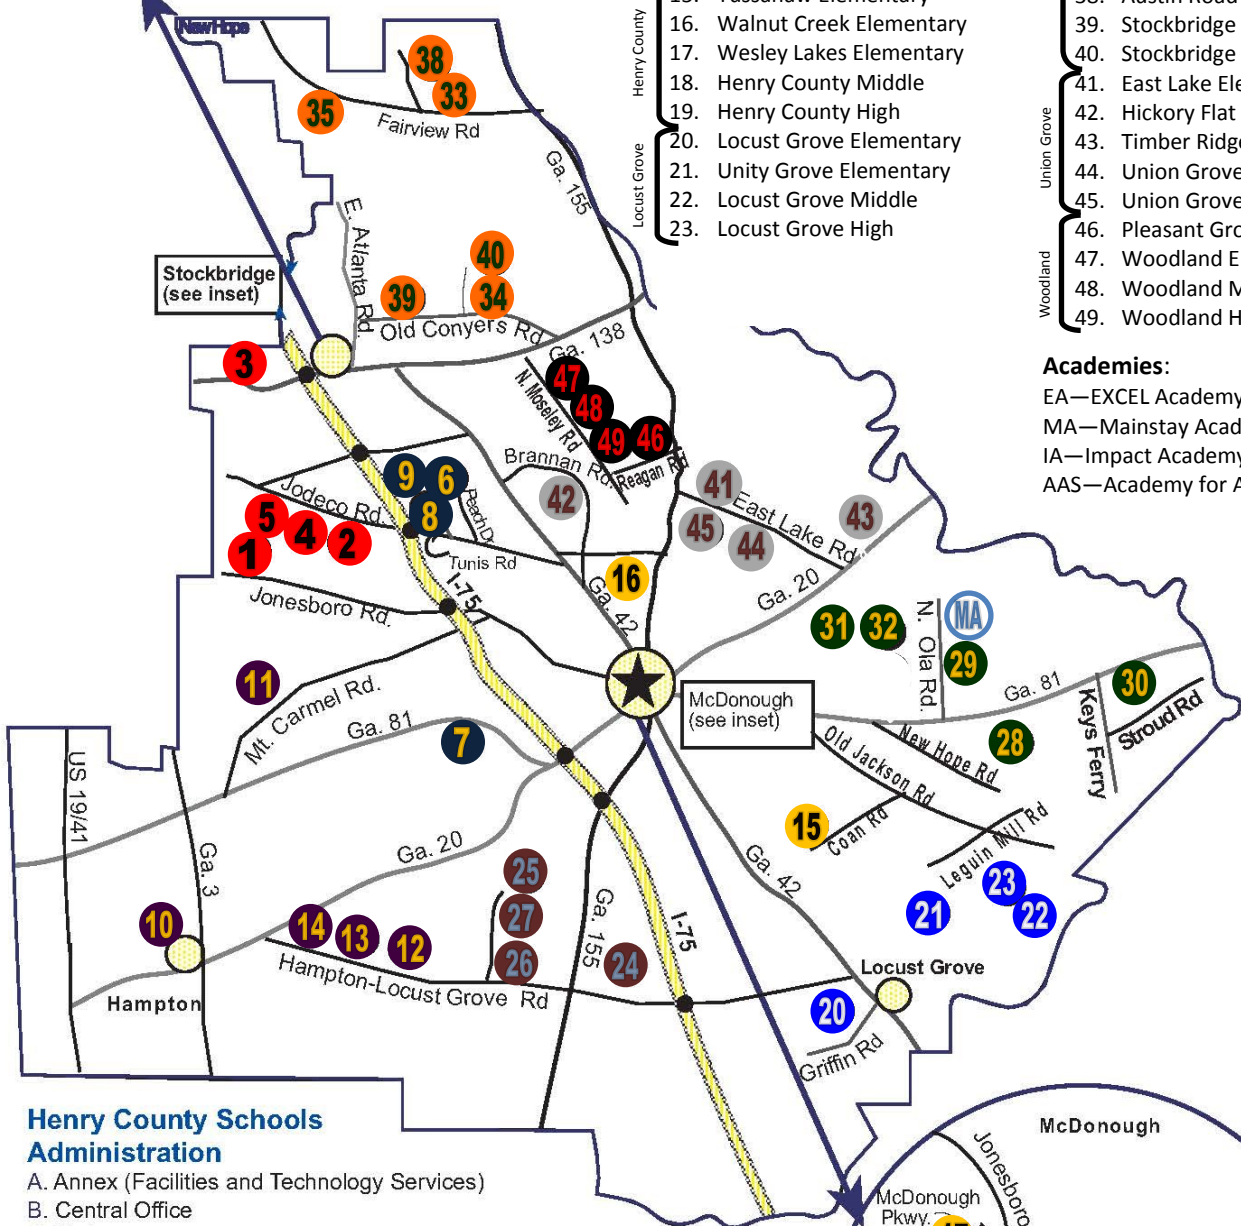

**Henry County Schools**  
 33 N. Zack Hinton Pkwy.  
 McDonough, GA 30253  
 Phone: 770-957-6601  
 www.henry.k12.ga.us

- |  |   |   |  |
|--|---|---|--|
| Dutchtown<br>Eagle's Landing<br>Hampton<br>Henry County<br>Locust Grove<br>Union Grove<br>Woodland | 1. Dutchtown Elementary<br>2. Pate's Creek Elementary<br>3. Red Oak Elementary<br>4. Dutchtown Middle<br>5. Dutchtown High<br>6. Flippen Elementary<br>7. Oakland Elementary<br>8. Eagle's Landing Middle<br>9. Eagle's Landing High<br>10. Hampton Elementary Charter<br>11. Mt. Carmel Elementary<br>12. Rocky Creek Elementary<br>13. Hampton Middle<br>14. Hampton High<br>15. Tussahaw Elementary<br>16. Walnut Creek Elementary<br>17. Wesley Lakes Elementary<br>18. Henry County Middle<br>19. Henry County High<br>20. Locust Grove Elementary<br>21. Unity Grove Elementary<br>22. Locust Grove Middle<br>23. Locust Grove High | Luella<br>Ola<br>Stockbridge<br>Union Grove<br>Woodland | 24. Bethlehem Elementary<br>25. Luella Elementary<br>26. Luella Middle<br>27. Luella High<br>28. New Hope Elementary<br>29. Ola Elementary<br>30. Rock Spring Elementary<br>31. Ola Middle<br>32. Ola High<br>33. Austin Road Elementary<br>34. Cotton Indian Elementary<br>35. Fairview Elementary<br>36. Smith-Barnes Elementary<br>37. Stockbridge Elementary<br>38. Austin Road Middle<br>39. Stockbridge Middle<br>40. Stockbridge High<br>41. East Lake Elementary<br>42. Hickory Flat Charter Elementary<br>43. Timber Ridge Elementary<br>44. Union Grove Middle<br>45. Union Grove High<br>46. Pleasant Grove Elementary<br>47. Woodland Elementary<br>48. Woodland Middle<br>49. Woodland High |
|--|---|---|--|

**Academies:**  
 EA—EXCEL Academy  
 MA—Mainstay Academy  
 IA—Impact Academy  
 AAS—Academy for Advanced Studies

**Henry County Schools Administration**  
 A. Annex (Facilities and Technology Services)  
 B. Central Office  
 C. Maintenance  
 D. Nutrition  
 E. Performing Arts Center  
 F. Special Education  
 G. Transportation