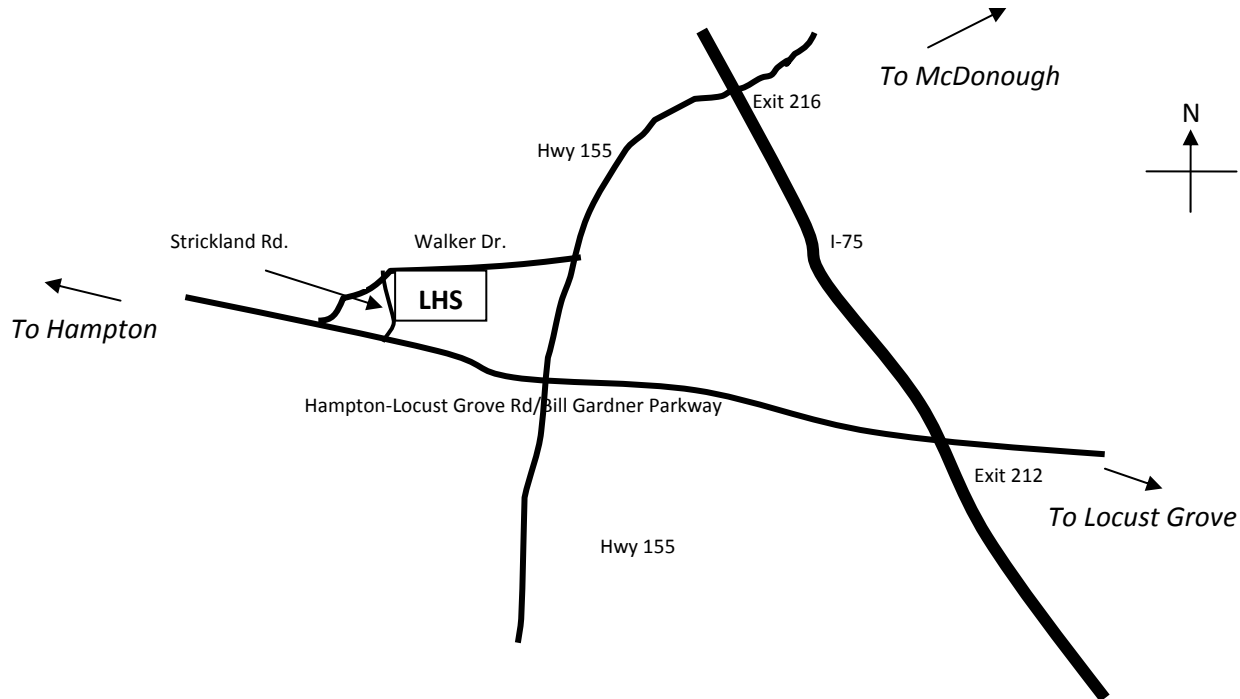

## Directions to Luella High School

**\*Parking for spectators is limited to the main parking lot at LHS and LMS for all athletic events.**

### Directions from 1-75 (from the South)

I-75 North to Exit 212 (Locust Grove)

Turn left onto Bill Gardner Parkway (will become Hampton-Locust Grove Road) **5.0 miles**

*\*If traveling to Football Stadium turn Right at LMS Bus entrance and follow to Stadium*

### Directions from 1-75 (from the North)

I-75 South to Exit 216 (McDonough/Hwy 155)

Turn Right onto Hwy 155 South **2.5 miles**

Turn Right onto Walker Dr. (School will be on left) **1.5 miles**

*\*If traveling to Football Stadium, go past school and turn Left onto Strickland Rd. Turn Left onto Hampton-Locust Grove Rd and turn left at LMS Bus entrance and follow to Stadium.*

### Directions from US41/19 (from North or South)

US 41/19 to Hampton Hwy 20 East

Turn onto Hwy 20 East **2.3 miles**

Turn Right onto Hampton-Locust Grove Road **3.0 miles**

Turn Left onto Walker Dr. (School will be on right) **0.6 miles**