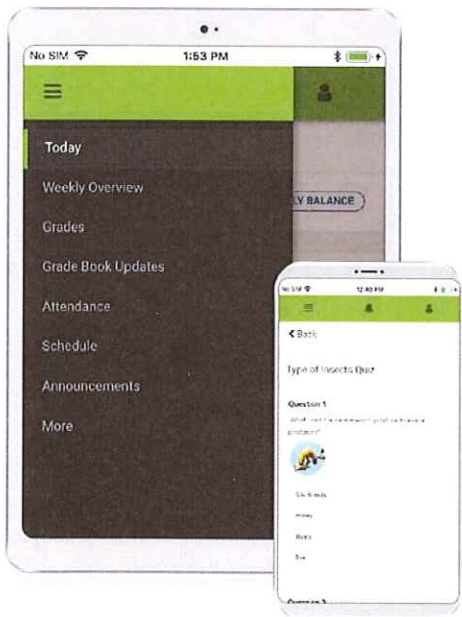

Download the Mobile App Campus Student and Campus Parent

Announcements

Quickly see district announcements as they are posted.

Assignments

Browse assignments by specific class or due date.

Attendance

Review attendance events in summary and detail form.

Grades

Immediate access to grades as they are posted.

Schedule

Review schedule from anywhere, at any time.

Infinite Campus Mobile Apps can be downloaded through the Apple App Store or Google Play Store

Learn more at
infinitecampus.com/parents-students