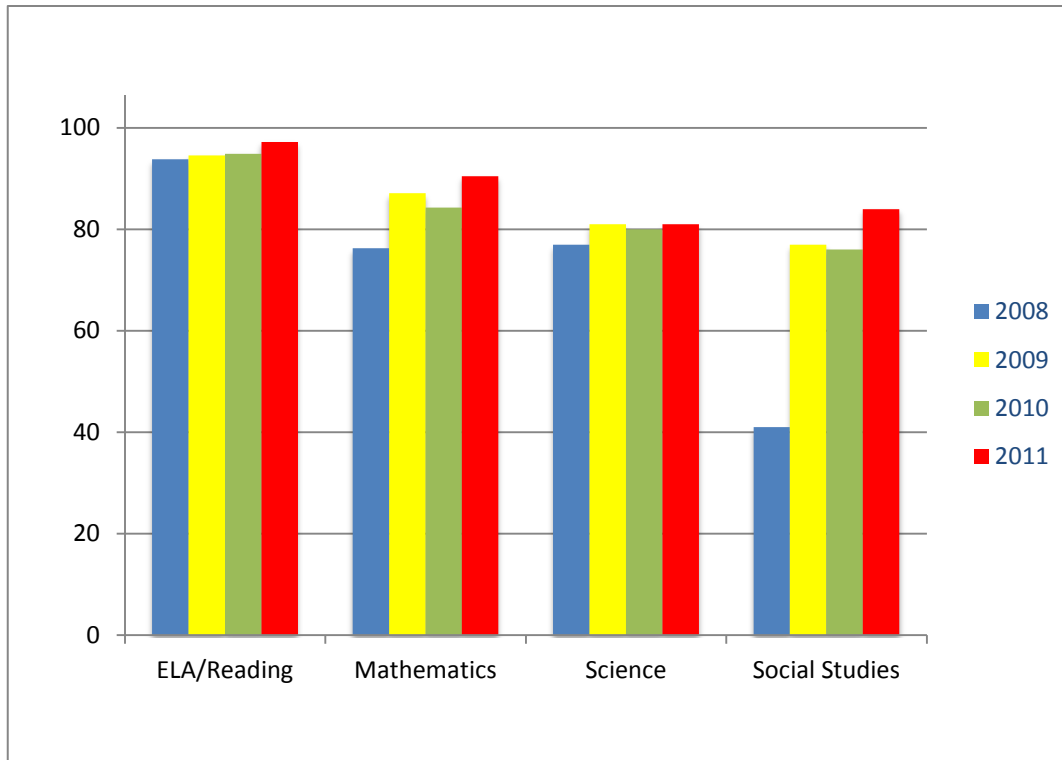

WMS CRCT Historical Data

	ELA/Reading	Mathematics	Science	Social Studies
2008	93.8	76.3	77	41
2009	94.6	87.1	81	77
2010	94.9	84.3	80	76
2011	97.2	90.5	81	84