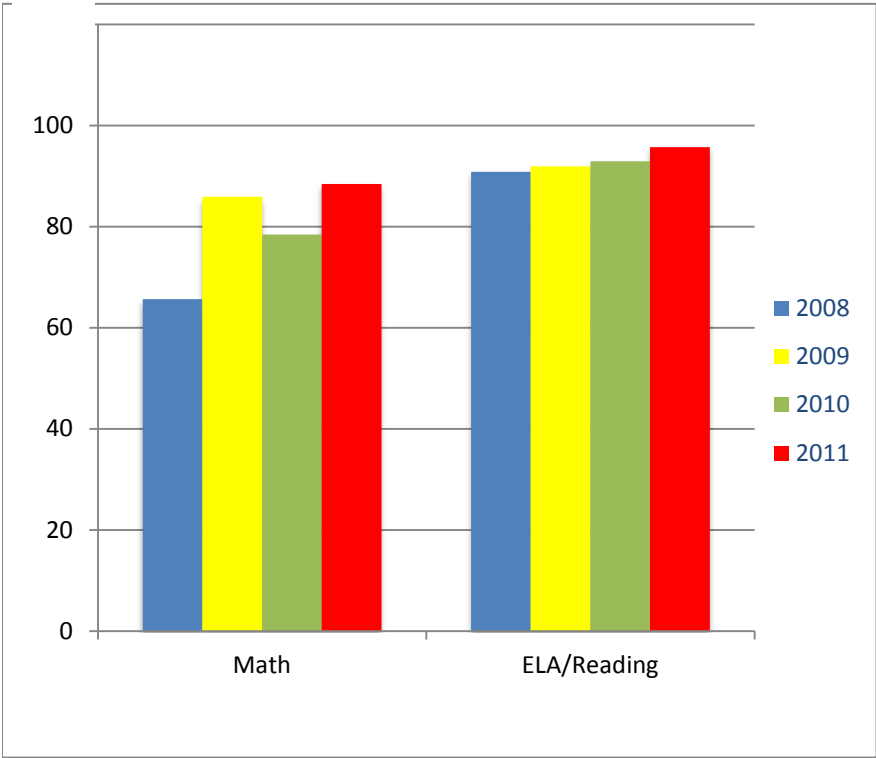

Economically Disadvantaged Historical CRCT Data

	Math	ELA/Reading
2008	65.6	90.8
2009	85.9	91.9
2010	78.4	92.9
2011	88.4	95.7