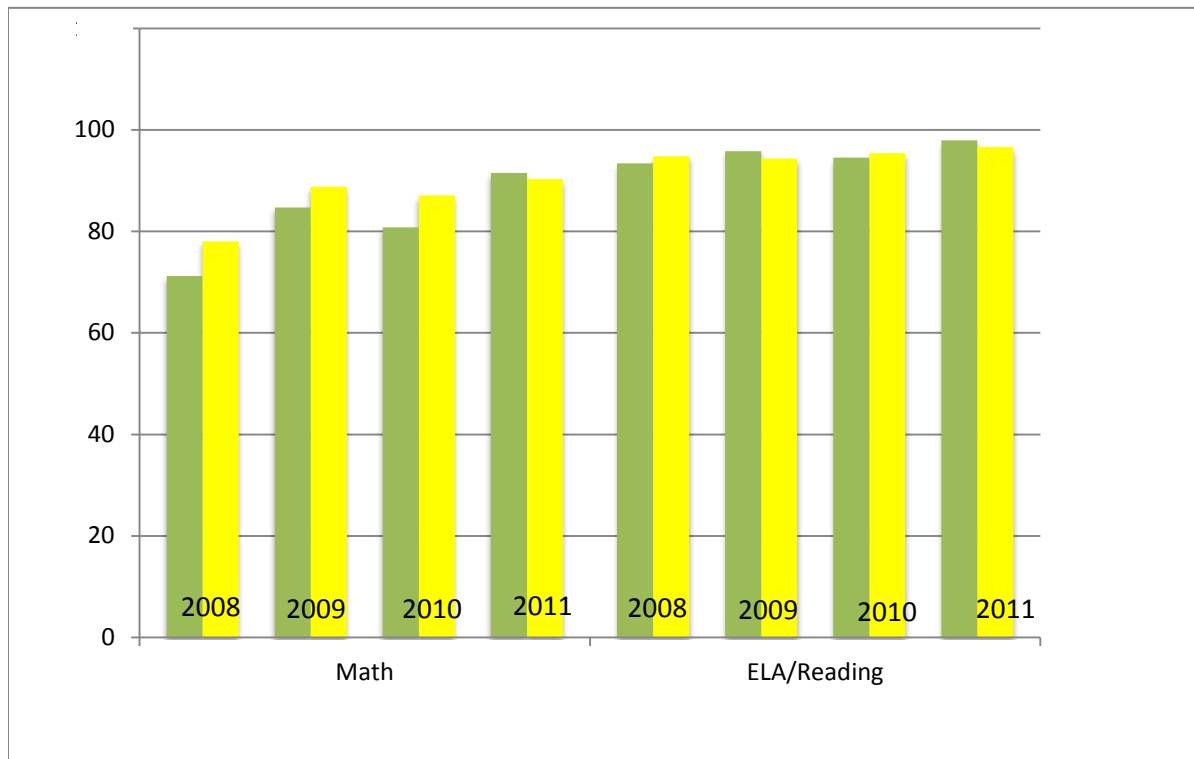

Achievement Gap Historical CRCT Data

	Math	ELA/Reading
2008 Black	71.2	93.4
2008 White	78	94.8
2009 Black	84.7	95.8
2009 White	88.8	94.3
2010 Black	80.8	94.5
2010 White	87.1	95.4
2011 Black	91.5	97.9
2011 White	90.3	96.6